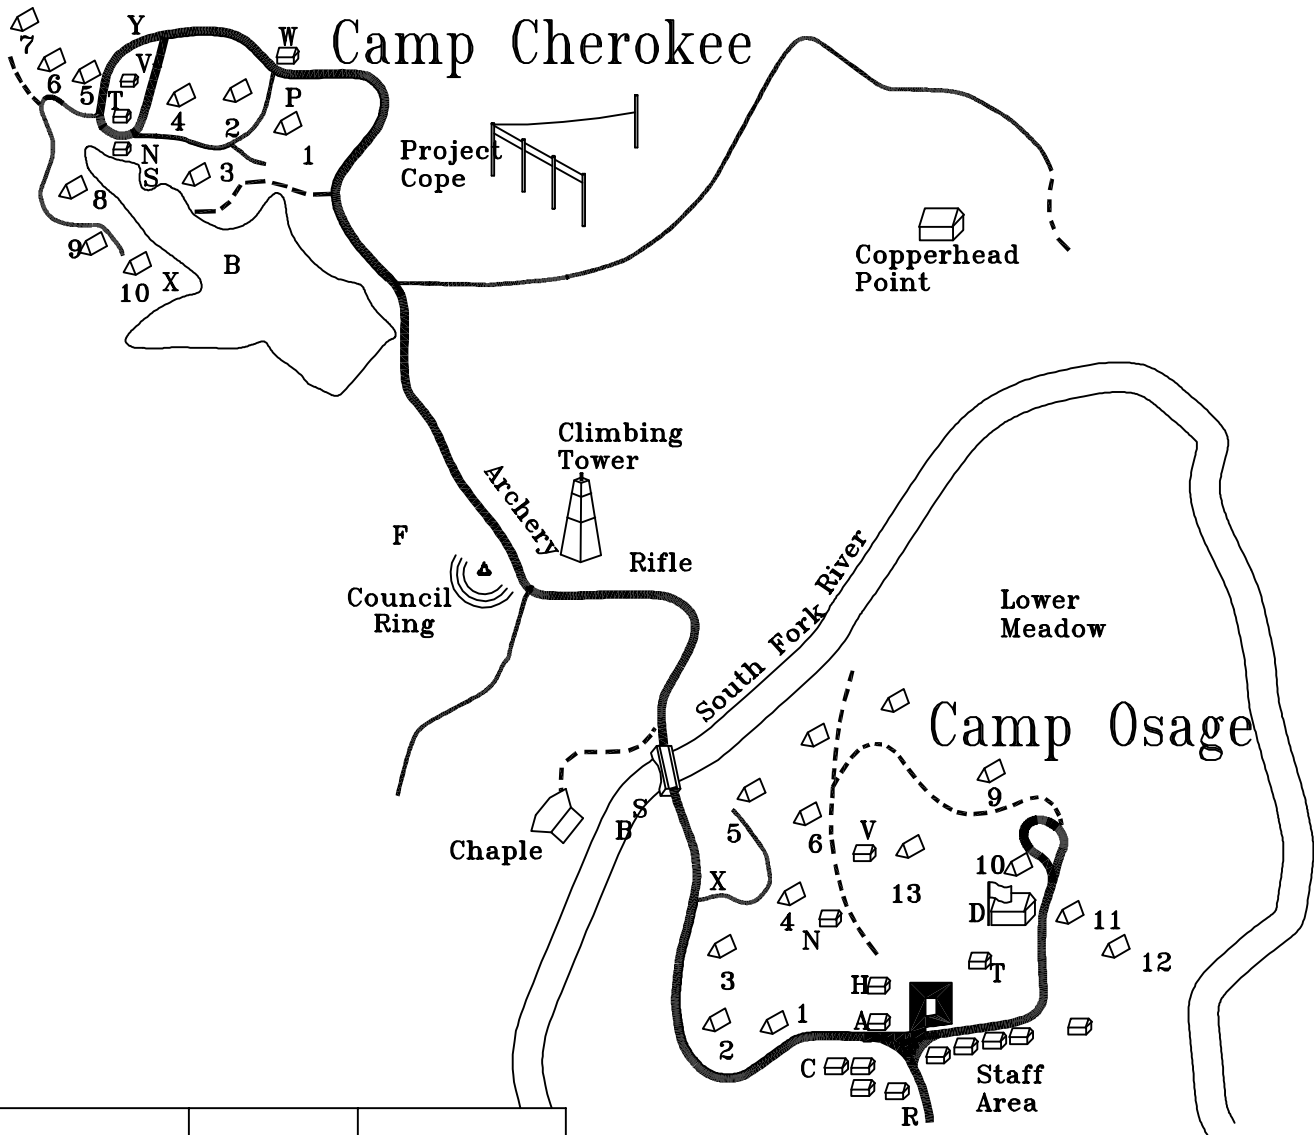

Kia Kima Scout Reservation

Camp Osage 1. Bob White 2. Copperhead 3. White Horse 4. Broken Bones 5. Whispering Rapids 6. Turkey Run 7. Foxfire 8. Cedar Rock 9. Running Deer 10. Crazy Wolf 11. Talking Turtle 12. Yellow Dog 13. Barrier Free	Camp Cherokee 1. Ghost Drum 2. Big Foot 3. Whippoorwill 4. Dry Bones 5. Arrow Head 6. Hoot Owl 7. Rocky Top 8. Flintstone 9. Long Knife 10. Black Jack	A. Admin. Building B. Boating C. Campground D. Dinning Hall F. Campfire Circle H. Hospital N. Nature Lodge P. Parking R. Ranger S. Swim Area T. Trading Post V. Central Showers W. Wonder Building X. Scout Craft Y. Rappelling Tower
--	---	--

BOY SCOUTS OF AMERICA
CHICKASAW COUNCIL
 Kia Kima Scout Reservation
 Hardy, Arkansas
SITE PLAN